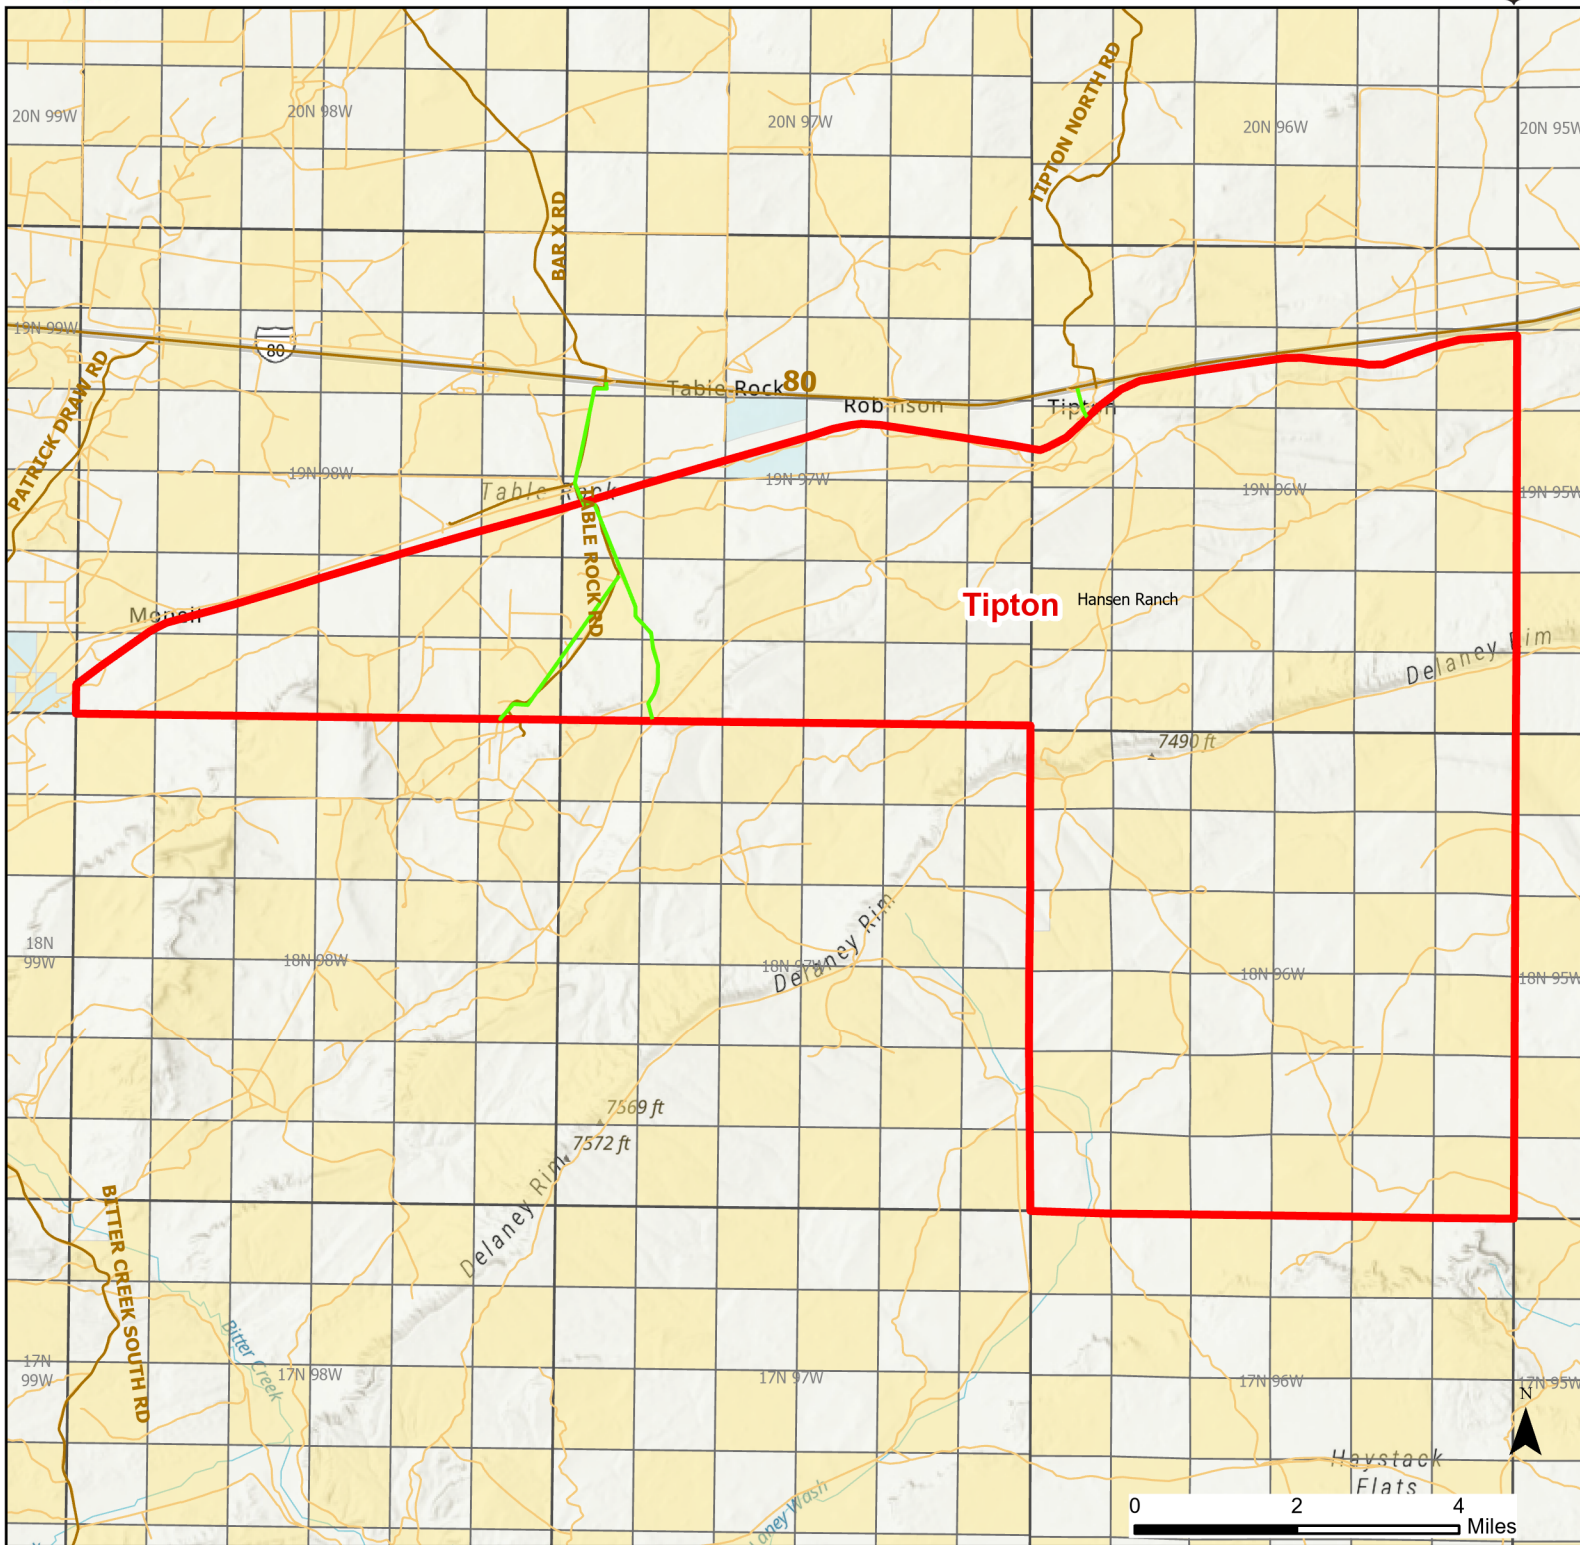

Tipton

2023 Hunt Season

Hunter Management Area

Parking	Closed Road	Boundary	Limited Range Weapons and Archery	State
Coupon Box	Roads	Archery Only	Other	DOD
Road Closed	County Boundaries	CLOSED		BLM
Open Road	HMA Ownership			Wyoming Game & Fish Dept.
Special Conditions Apply				Forest Service
				Private

Species allowed to hunt: Antelope, Deer, Elk

See Ranch Rules for More Information and Restrictions

Hunter Management Area rules apply only to those lands enrolled in the HMA.

This map is for visual use, assistance and general location only, does not represent a survey, and is not to be used for legal conveyance. Hunt Area boundaries are approximate, consult Game and Fish Hunting Regulations for descriptions and restrictions. Access to these private lands for any commercial activity must be gained by contacting the individual landowner(s) directly.